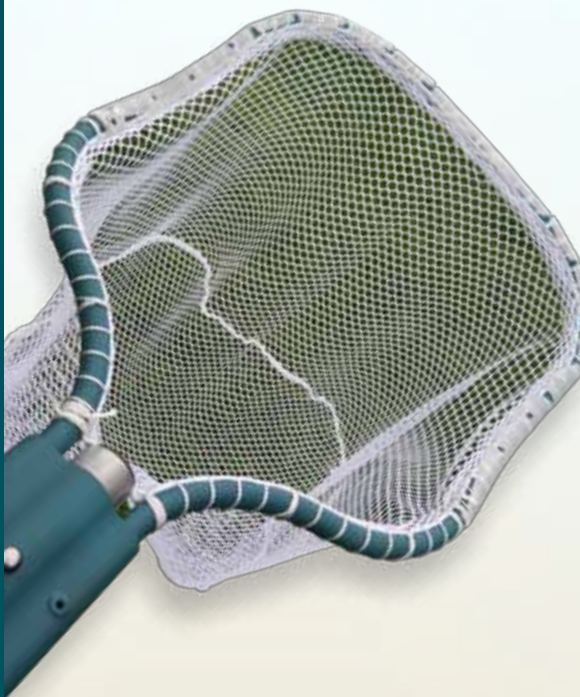

Another great net from N&K Dip Nets

New

The Industrial Scoop Net

Net your fish quicker and easier with our new "scoop" frame

- Front of the frame angles upward to create a scoop. Fish are drawn down inside rather than escaping out over the top as with a flat frame.
- Reinforced with extra support on the front edge — yet still lightweight to use.
- Narrower and longer than our other 55" circumference frames. Makes sorting fish more precise. Also works well for scooping bait fish.
- Can be used with our aluminum handles or our fiberglass handles for electro-shocking.

Website: www.nkdipnets.com

Email: nkdipnets@mwt.net

New

N&K Dip
Nets
Custom made to last!

The Industrial Scoop Net

Available in 55" circumference Heavy
and Medium work load frames.

Frame opening = 15¼" wide x 19" long